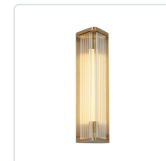

SABRE WV339112

FIXTURE DIMENSIONS	W4-3/8" x H11-1/8" x E3-7/8"
LIGHT SOURCE	LED with DC Driver
WATTAGE	6W
TOTAL LUMENS	480lm
DELIVERED LUMENS	PNCR-325lm; UBCR-237lm; VBCR-287lm;
VOLTAGE	120V
COLOR TEMPERATURE	2700K
CRI (RA)	90CRI
DIMMABLE	Yes, TRIAC or ELV Dimmer (Not Included)
GLASS DETAILS	Clear Glass
MATERIAL	Aluminum; Glass; Iron;
INSTALL OPTIONS	All Orientation; Wall;
ADA COMPLIANT	YES
LOCATION	Damp
CEC TITLE 24 JA8	Yes, JA8-2022
PAINT FINISH	PN01; UB01; VB01;

[D - Diameter, L - Length, W - Width, H - Height, E - Extension]

AVAILABLE FINISHES:

WV339112PNCR
Polished
Nickel/Ribbed
Glass

WV339112UBCR
Ribbed
Glass/Urban
Bronze

WV339112VBCR
Ribbed
Glass/Vintage
Brass